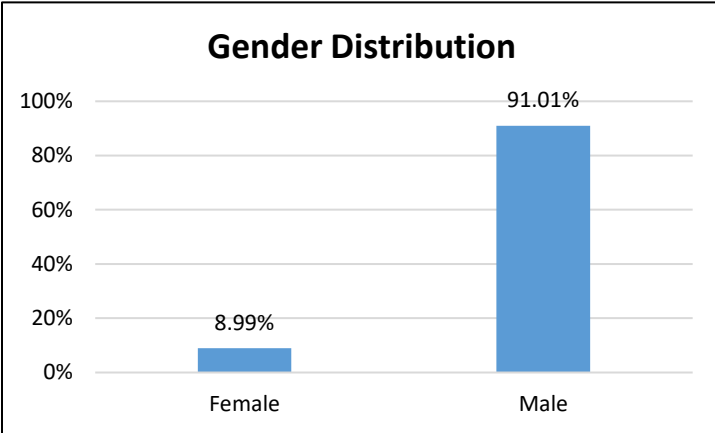

Pretrial Services Weekly Report

Electronic Monitoring Population Demographics 3/24/2023

Radio Frequency Monitoring (RF) population:	1,001
GPS Monitoring population:	712

Radio Frequency (RF) Monitoring

GPS Monitoring