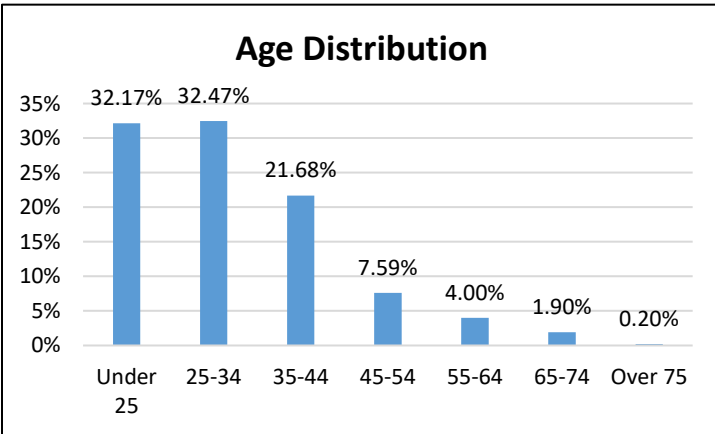

Pretrial Services Weekly Report

Electronic Monitoring Population Demographics 3/24/2023

Radio Frequency Monitoring (RF) population:	1,001
GPS Monitoring population:	712

Radio Frequency (RF) Monitoring

GPS Monitoring