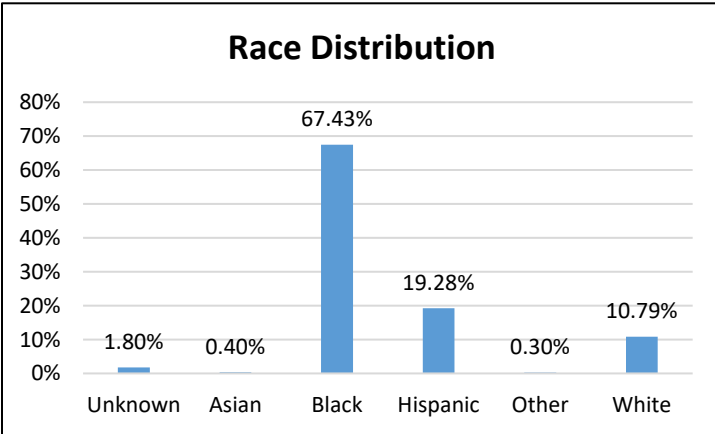

Pretrial Services Weekly Report

Electronic Monitoring Population Demographics 3/24/2023

Radio Frequency Monitoring (RF) population:	1,001
GPS Monitoring population:	712

Radio Frequency (RF) Monitoring

GPS Monitoring